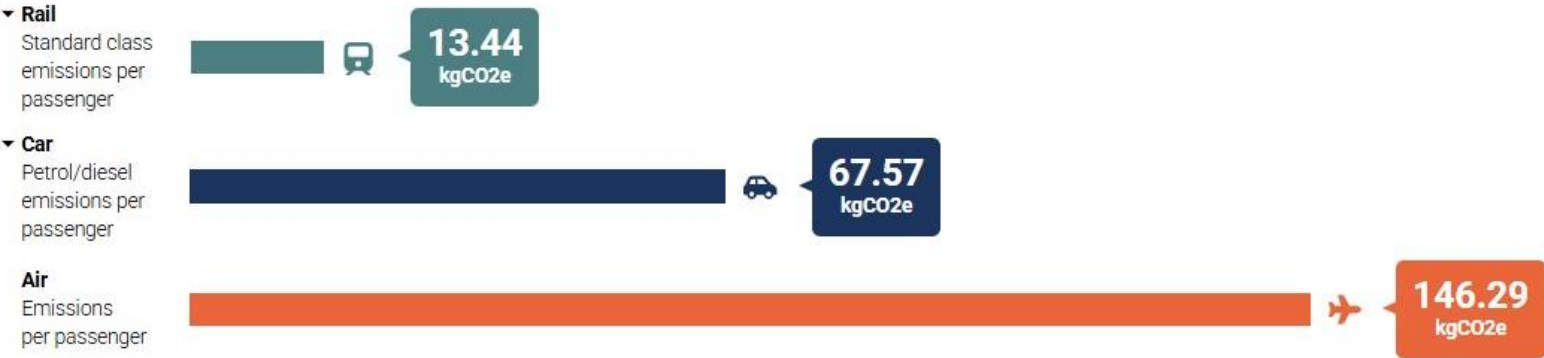

Green Travel Data

Carbon Emissions Calculator

London Euston (EUS)

Edinburgh (EDB)

Average kgCO₂e emissions per passenger for this journey

Tip: Use the dropdown arrows next to Rail and Car to switch between different classes and vehicle types (where available).